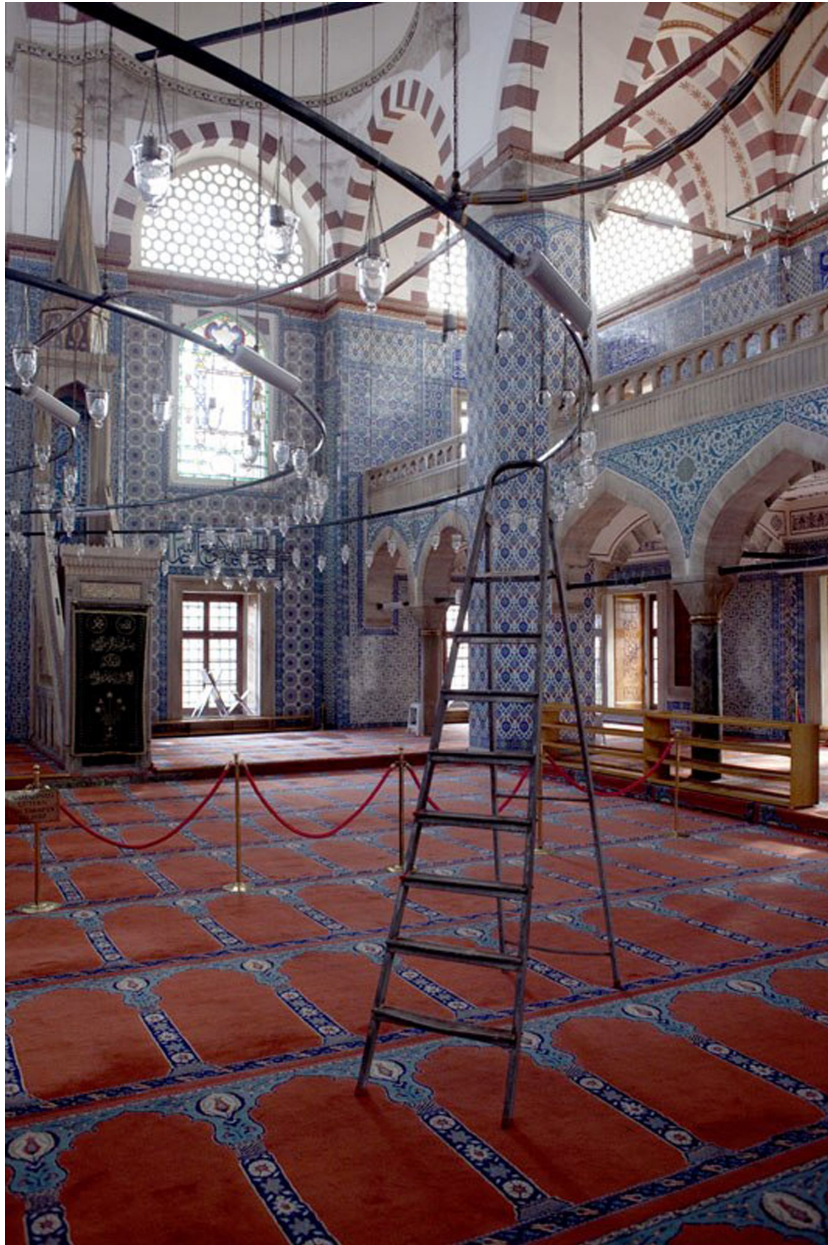

ELIZABETH LEACH GALLERY

417 NW 9th
Portland, Oregon 97209
503.224.0521
503.224.0844 fax
www.elizabethleach.com

Christopher Rauschenberg
Istanbul V, 2009
digital c-print
33 x 22" image
CR 686